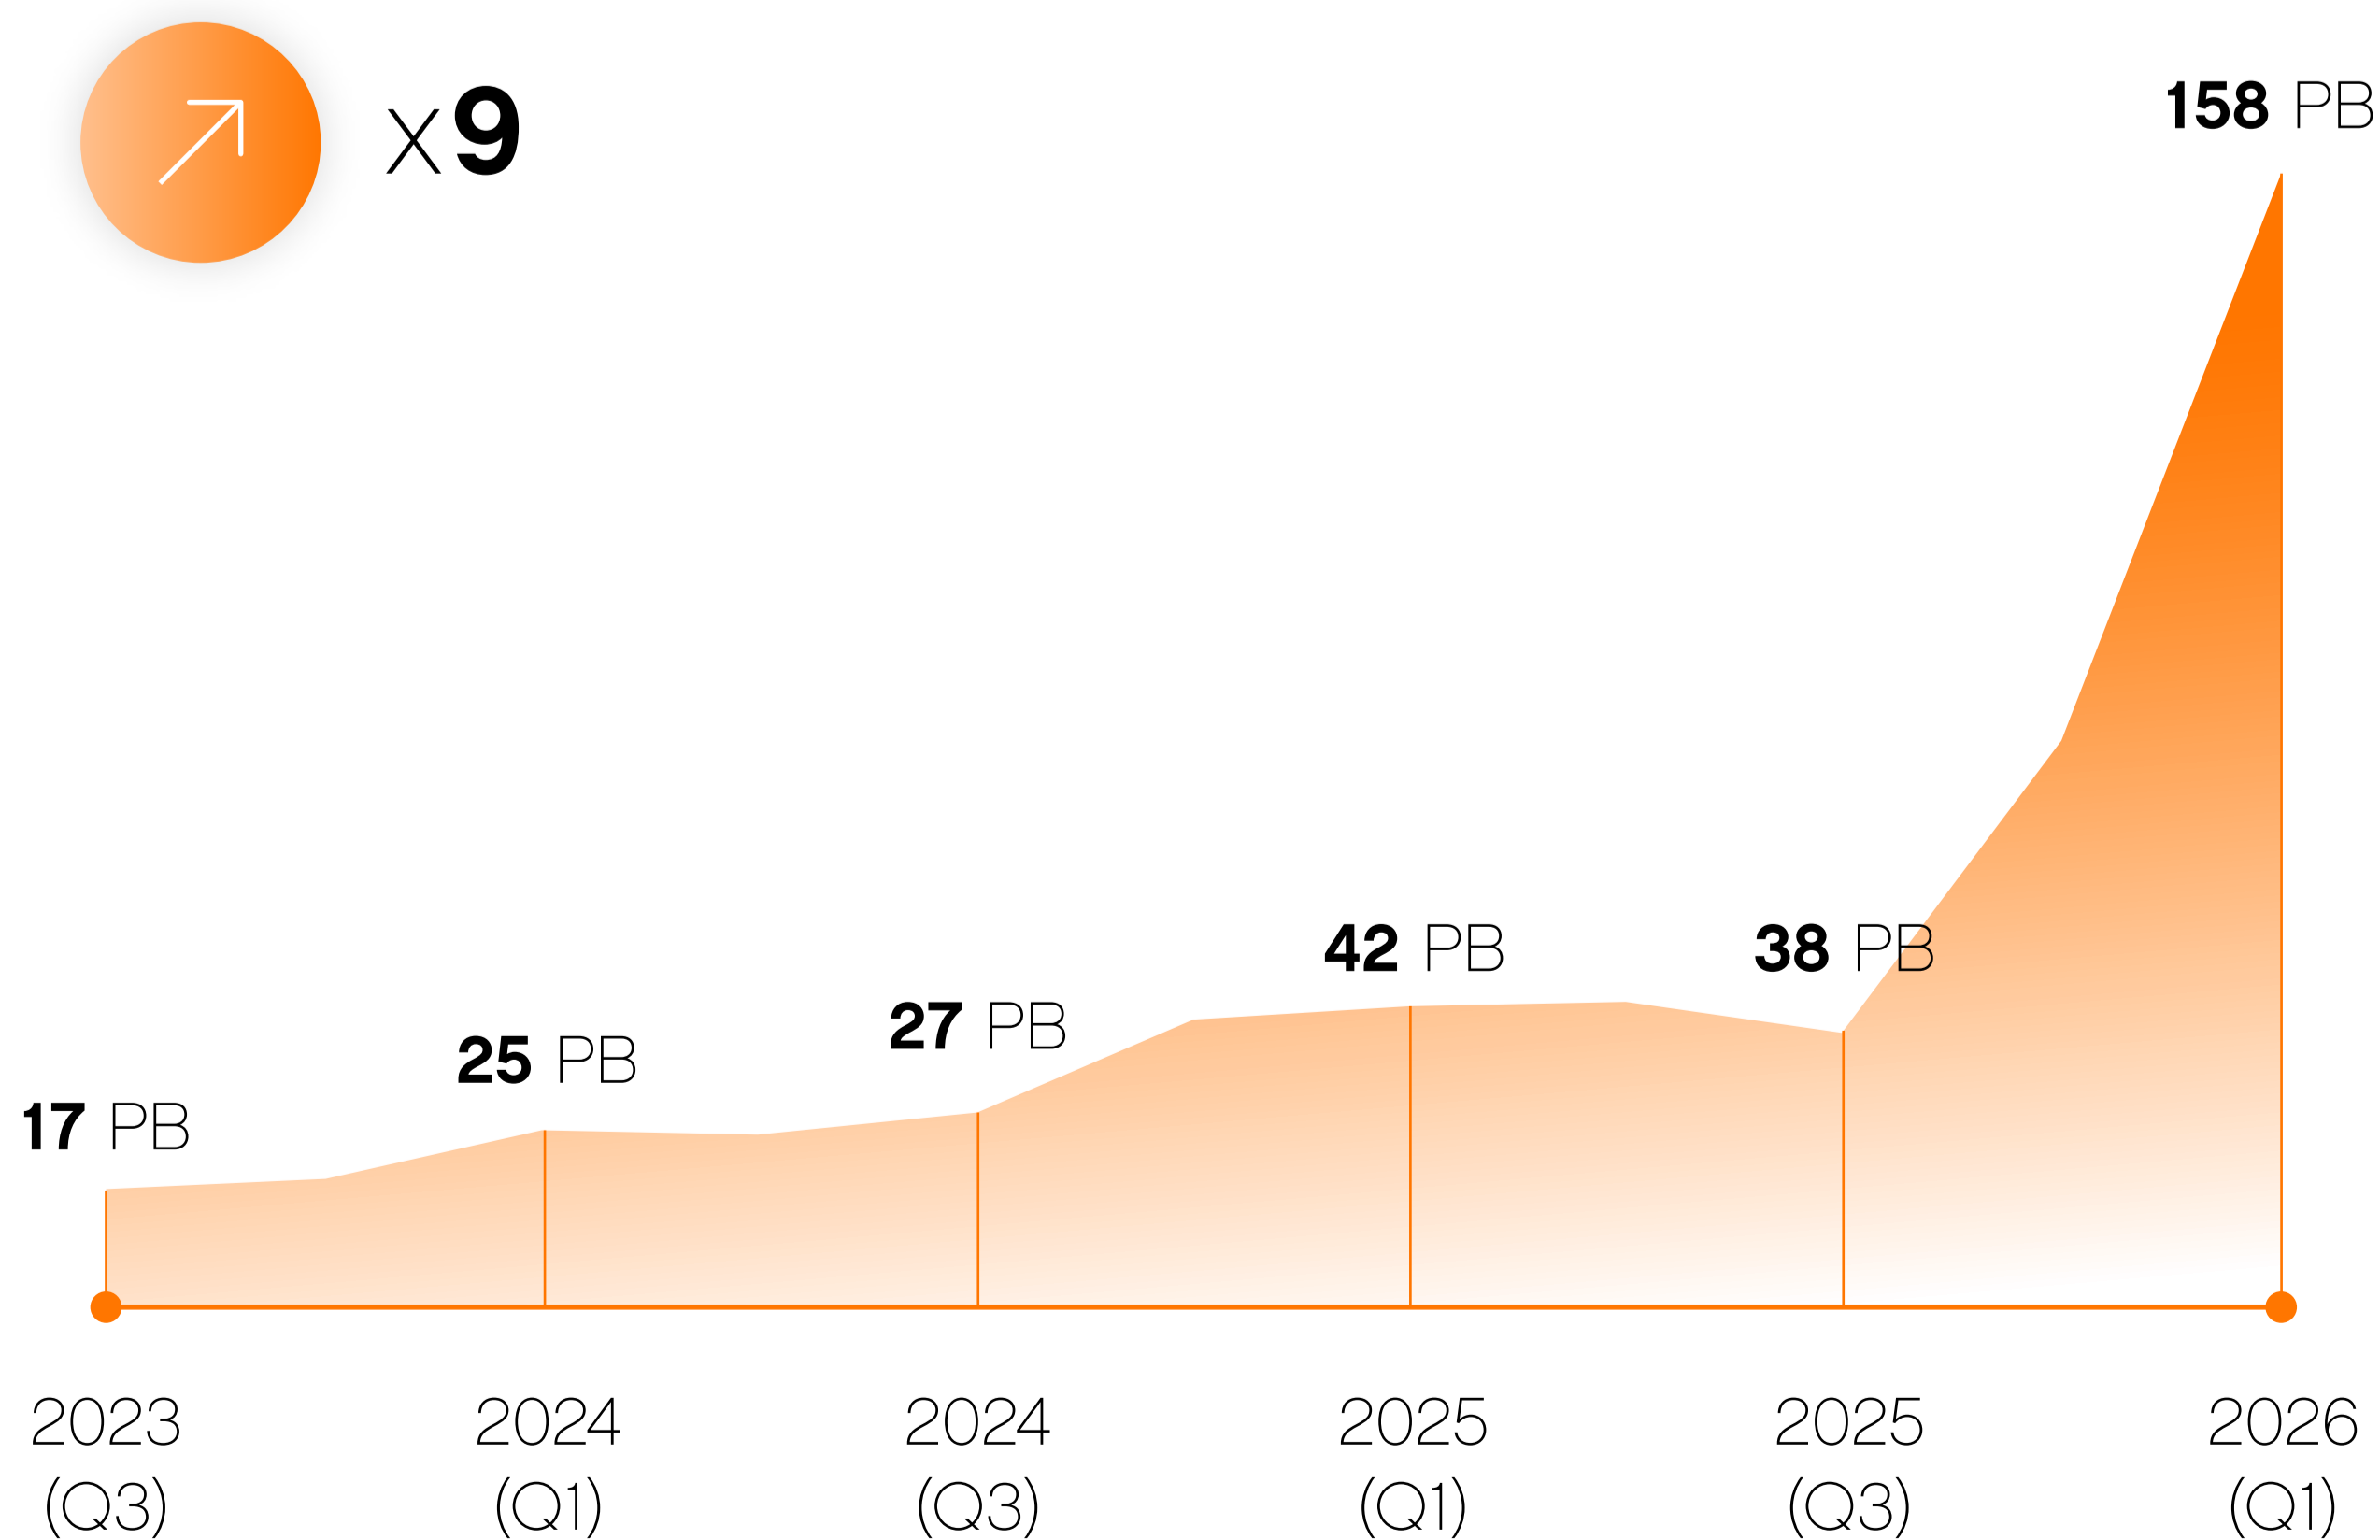

Peak Traffic Evolution

Internet Peak Traffic

402 Gb/s corresponds to:

-  **80,400** simultaneous HD video streams
-  **60 hours** of TikTok videos
-  **1,810,811** simultaneous Fortnite players
-  **9,814,453** typed A4 pages
-  **2,010,000** simultaneous Minecraft players
-  **16,080** simultaneous 4K video streams

Total Traffic Volume per Quarter Evolution

Total Internet Traffic Volume in Q1 2026