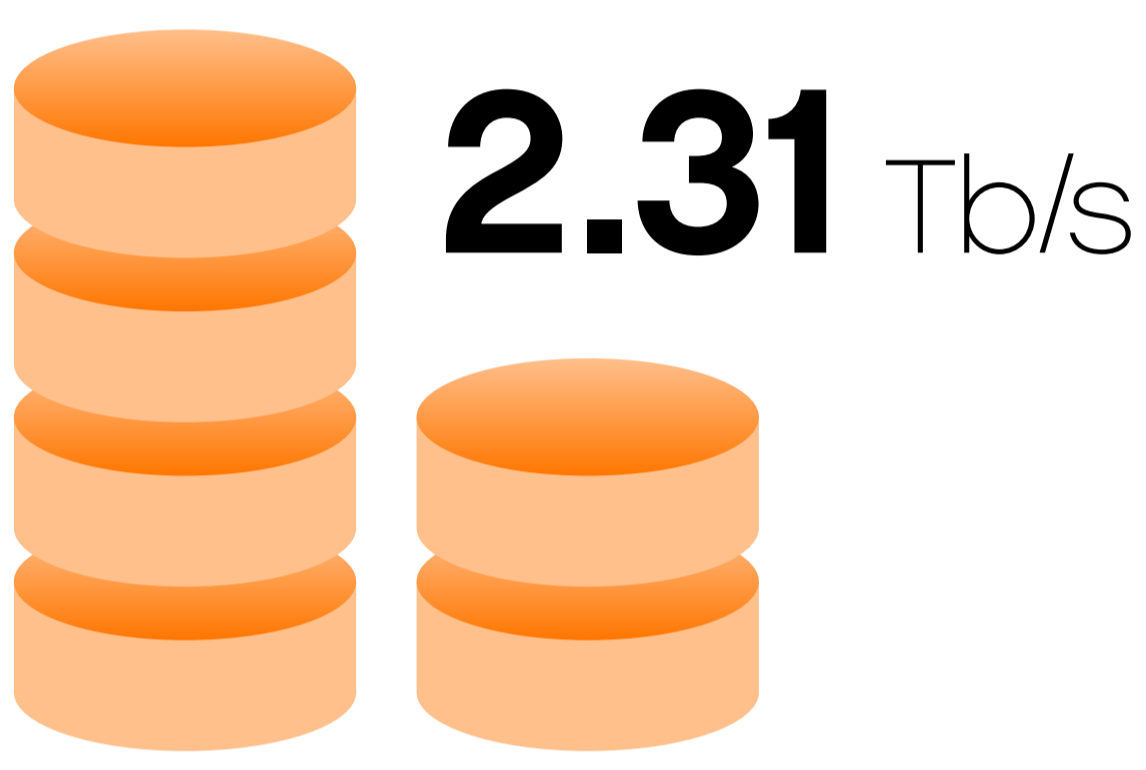

Lagos

Facts and Figures - Q1 2026

Connected Networks

Number of ASNs Evolution

Total Active Ports

Number of ports Evolution

Active Port Capacity

Port Capacity Evolution

Peak Traffic Evolution

Internet Peak Traffic

402 Gb/s corresponds to:

-  **80,400** simultaneous HD video streams
-  **60 hours** of TikTok videos
-  **1,810,811** simultaneous Fortnite players
-  **9,814,453** typed A4 pages
-  **2,010,000** simultaneous Minecraft players
-  **16,080** simultaneous 4K video streams