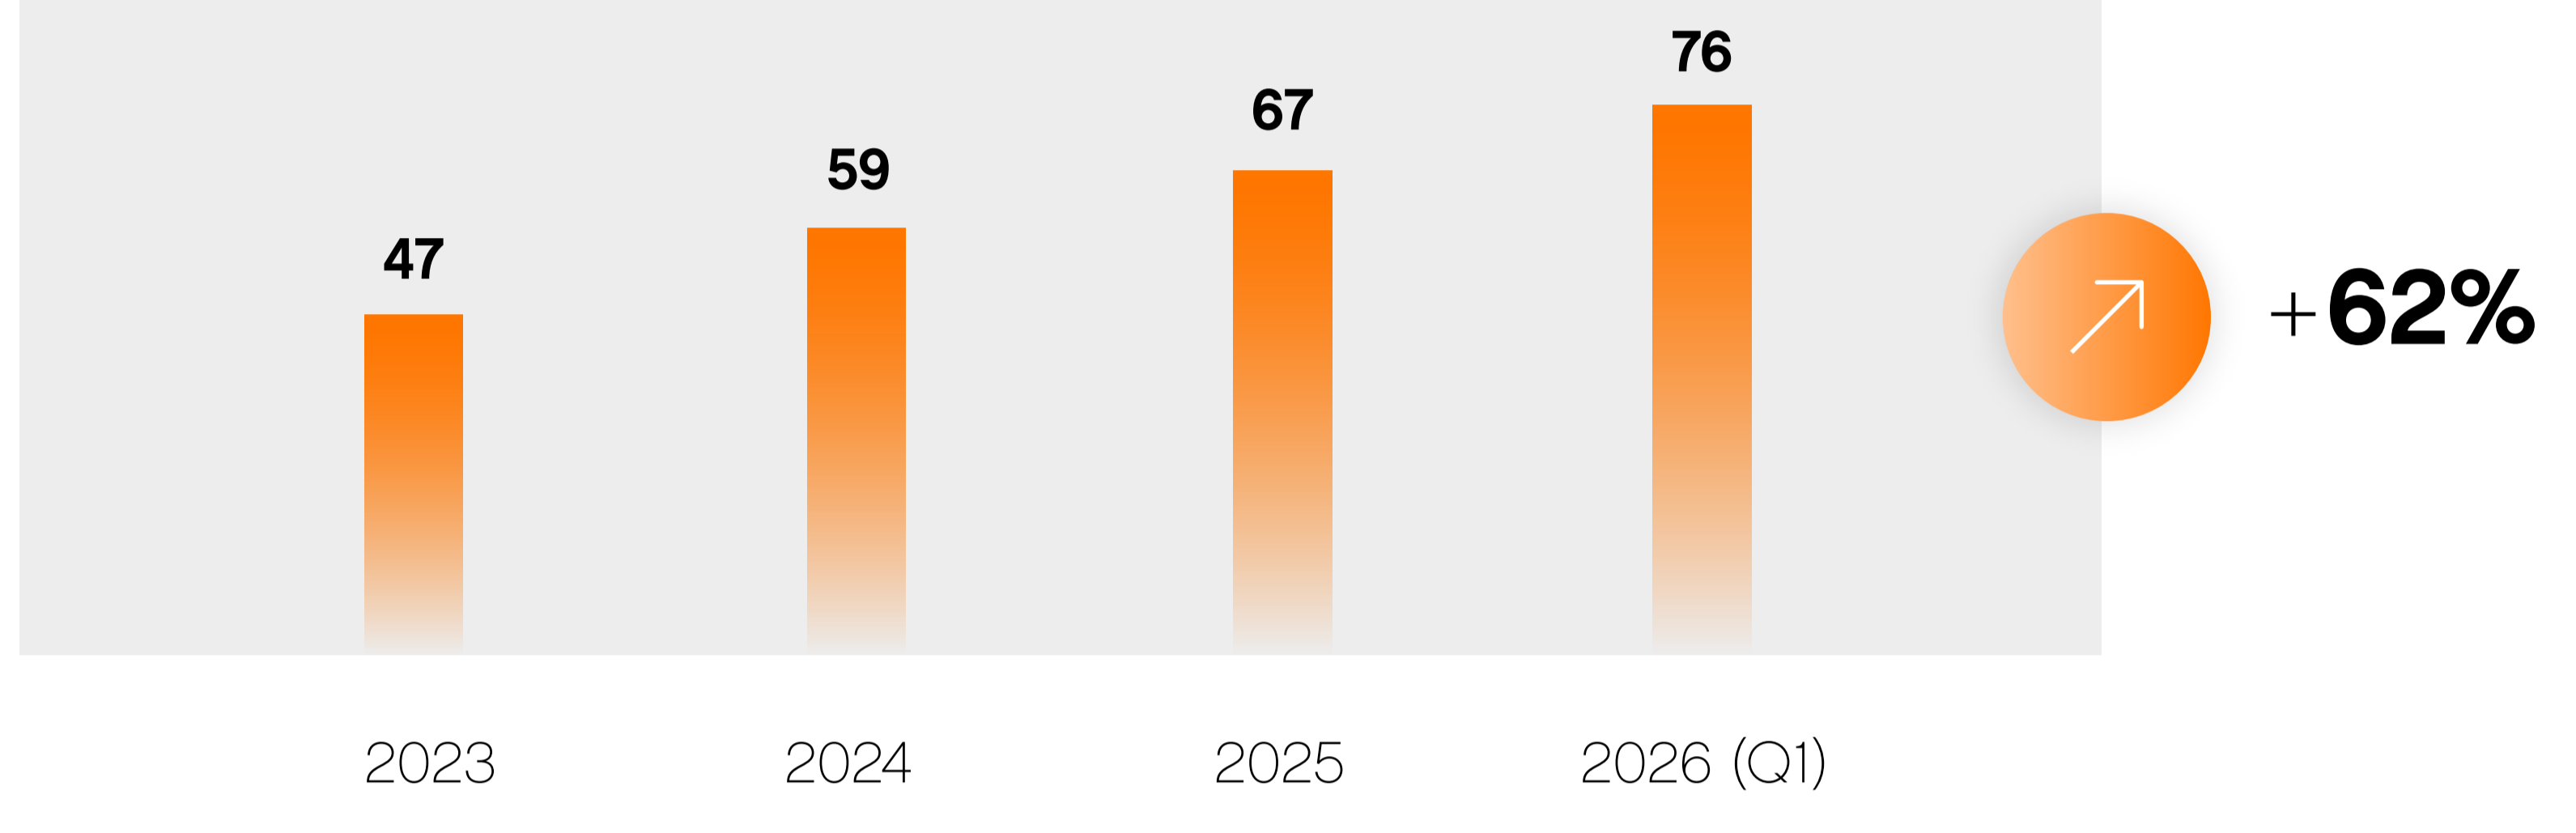

Lagos

Facts and Figures - Q1 2026

Connected Networks

Number of ASNs Evolution

Total Active Ports

Number of ports Evolution

Active Port Capacity

Port Capacity Evolution

Peak Traffic Evolution

Internet Peak Traffic

402 Gb/s corresponds to:

-  **80,400** simultaneous HD video streams
-  **60 hours** of TikTok videos
-  **1,810,811** simultaneous Fortnite players
-  **9,814,453** typed A4 pages
-  **2,010,000** simultaneous Minecraft players
-  **16,080** simultaneous 4K video streams

Total Traffic Volume per Quarter Evolution

Total Internet Traffic Volume in Q1 2026