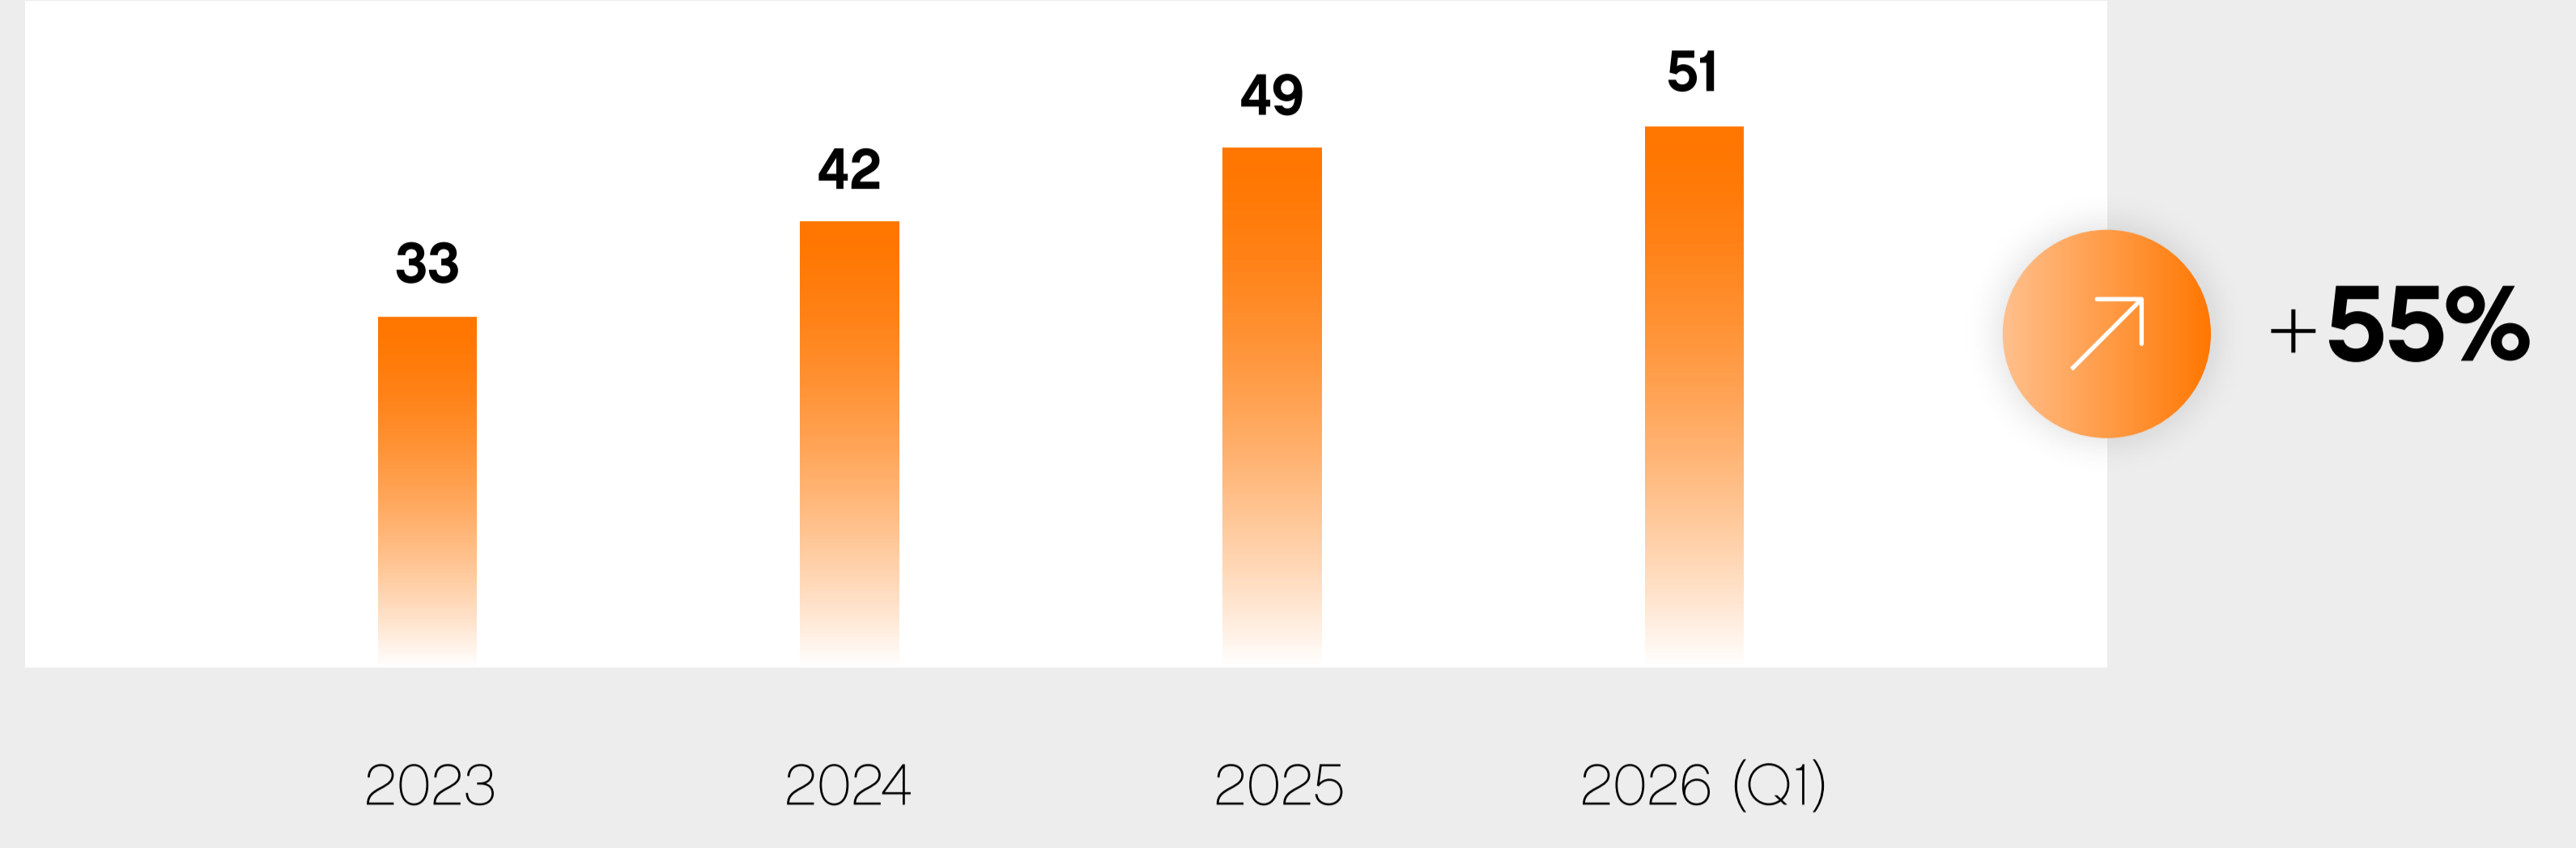

Lagos

Facts and Figures - Q1 2026

Connected Networks

Number of ASNs Evolution

Total Active Ports

Number of ports Evolution

Active Port Capacity

Port Capacity Evolution

Peak Traffic Evolution

Internet Peak Traffic

402 Gb/s corresponds to:

-  **80,400** simultaneous HD video streams
-  **60 hours** of TikTok videos
-  **1,810,811** simultaneous Fortnite players
-  **9,814,453** typed A4 pages
-  **2,010,000** simultaneous Minecraft players
-  **16,080** simultaneous 4K video streams

Total Traffic Volume per Quarter Evolution

Total Internet Traffic Volume in Q1 2026