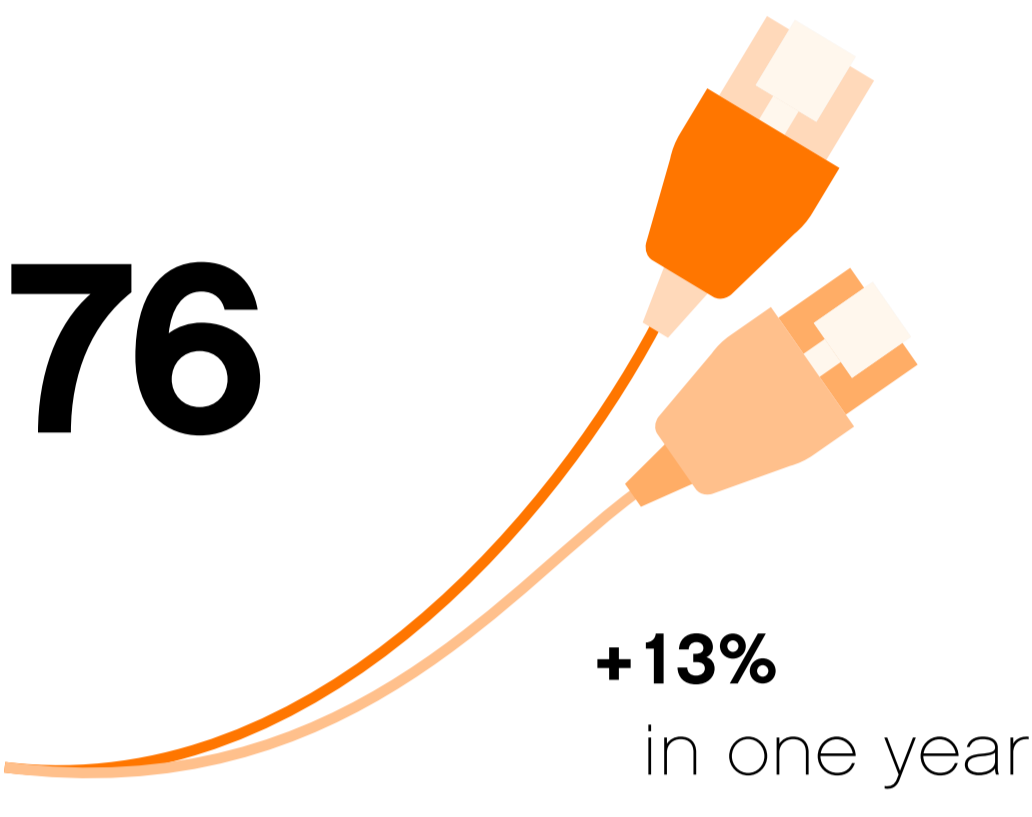

Lagos

Facts and Figures - Q1 2026

Connected Networks

Number of ASNs Evolution

Total Active Ports

Number of ports Evolution

Active Port Capacity

Port Capacity Evolution

Peak Traffic Evolution

Internet Peak Traffic

402 Gb/s corresponds to:

-  **80,400** simultaneous HD video streams
-  **60 hours** of TikTok videos
-  **1,810,811** simultaneous Fortnite players
-  **9,814,453** typed A4 pages
-  **2,010,000** simultaneous Minecraft players
-  **16,080** simultaneous 4K video streams