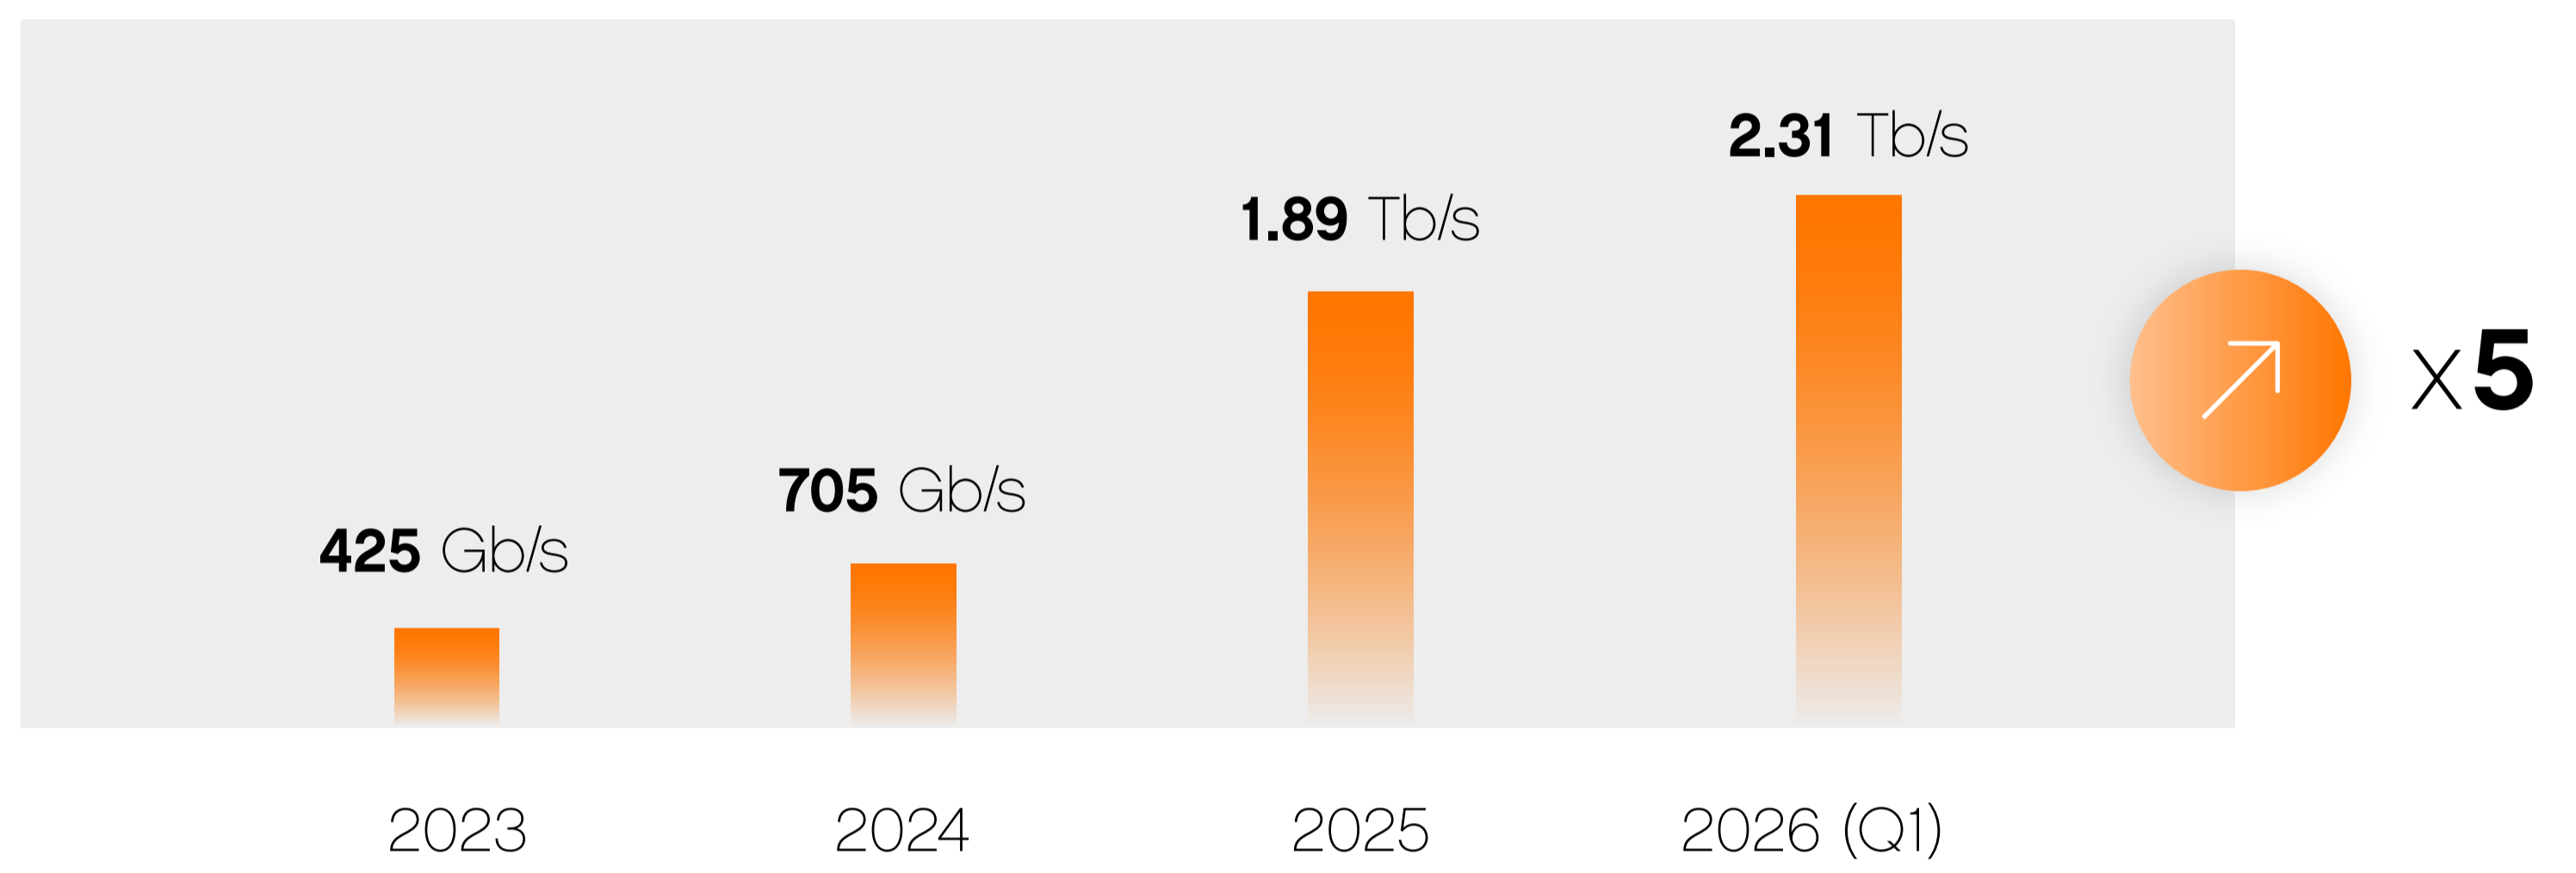

Lagos

Facts and Figures - Q1 2026

Connected Networks

Number of ASNs Evolution

Total Active Ports

Number of ports Evolution

Active Port Capacity

Port Capacity Evolution

Peak Traffic Evolution

Internet Peak Traffic

402 Gb/s corresponds to:

-  **80,400** simultaneous HD video streams
-  **60 hours** of TikTok videos
-  **1,810,811** simultaneous Fortnite players
-  **9,814,453** typed A4 pages
-  **2,010,000** simultaneous Minecraft players
-  **16,080** simultaneous 4K video streams

Total Traffic Volume per Quarter Evolution

Total Internet Traffic Volume in Q1 2026