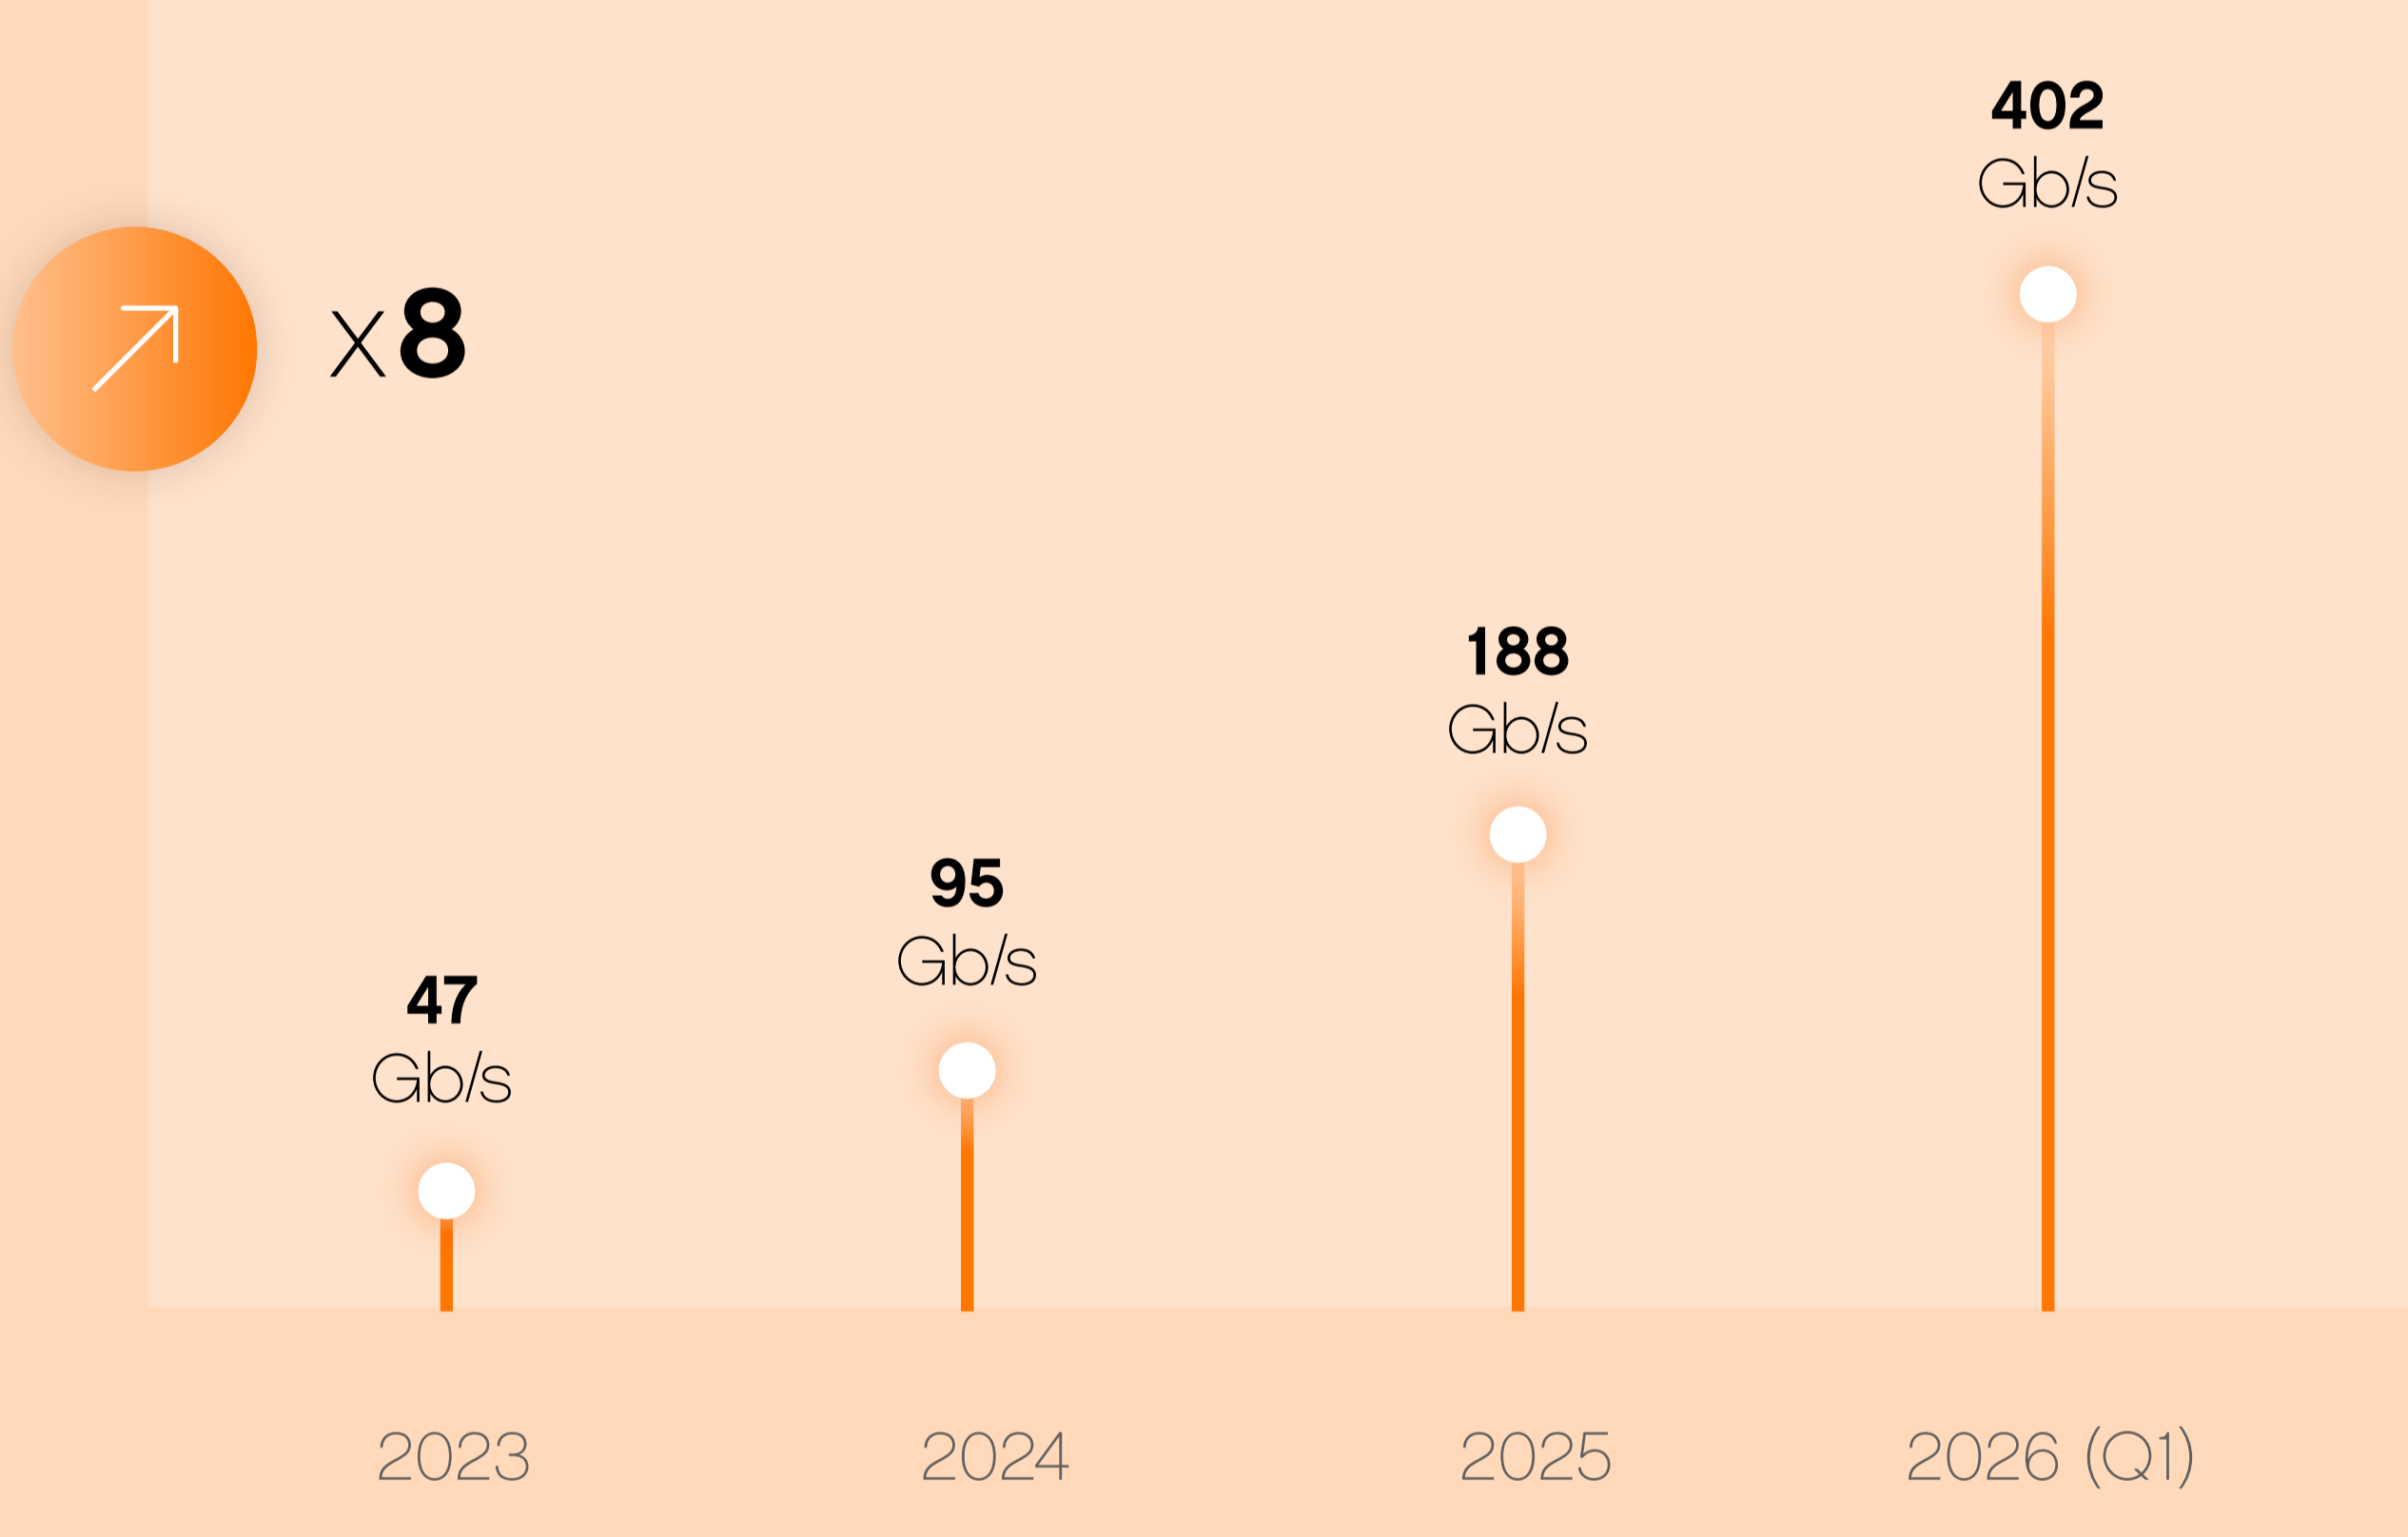

Lagos

Facts and Figures - Q1 2026

Connected Networks

Number of ASNs Evolution

Total Active Ports

Number of ports Evolution

Active Port Capacity

Port Capacity Evolution

Peak Traffic Evolution

Internet Peak Traffic

402 Gb/s corresponds to:

-  **80,400** simultaneous HD video streams
-  **60 hours** of TikTok videos
-  **1,810,811** simultaneous Fortnite players
-  **9,814,453** typed A4 pages
-  **2,010,000** simultaneous Minecraft players
-  **16,080** simultaneous 4K video streams

Total Traffic Volume per Quarter Evolution

Total Internet Traffic Volume in Q1 2026