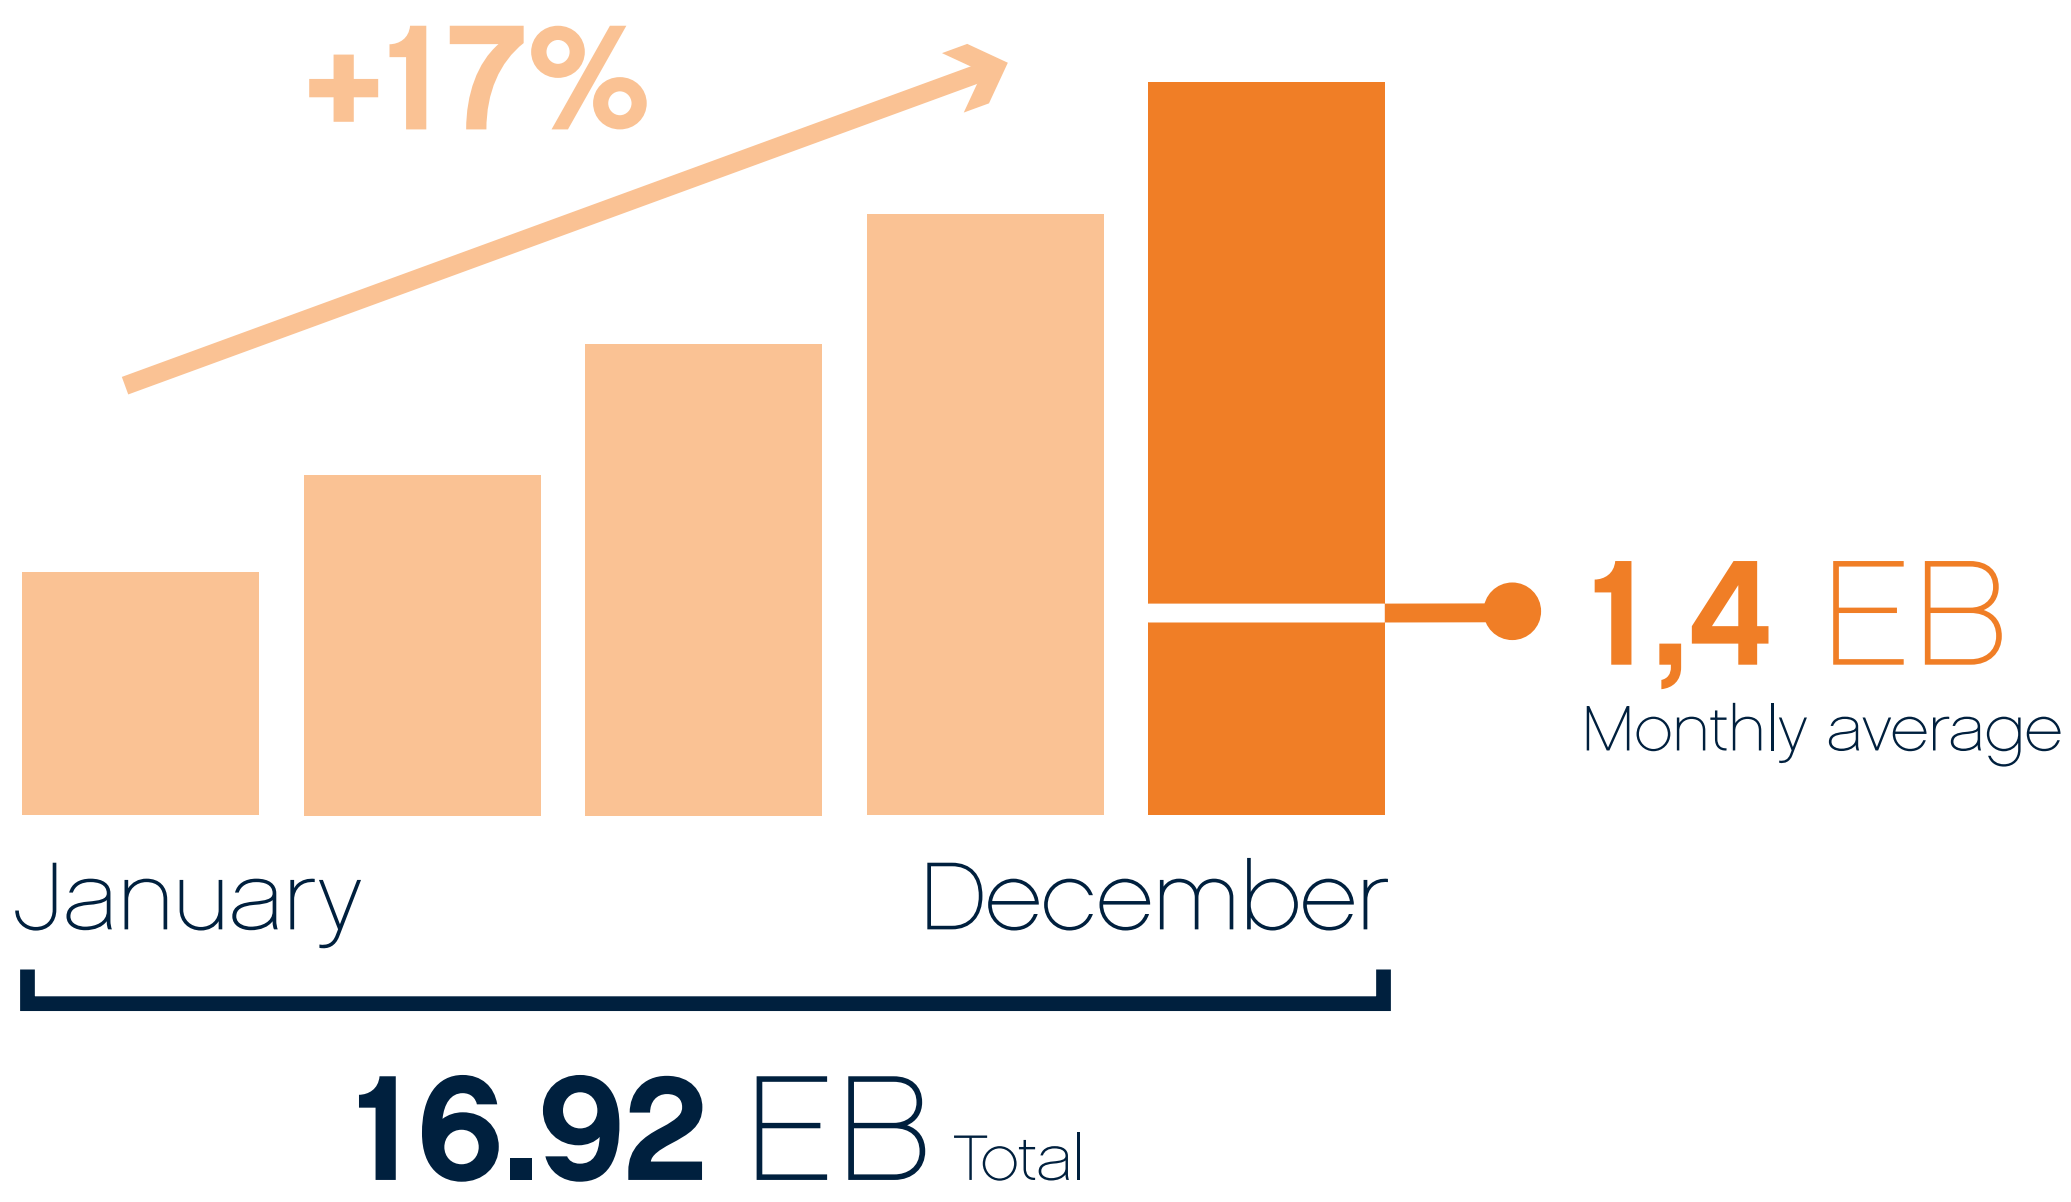

2019 Numbers

Amsterdam

Connected Network

Total port capacity

Peak traffic

Mobile traffic

(It corresponds to the simultaneous transmission of up to 280.000 videos in 4k HD quality)

Traffic volume

Active ports

Origin of new members

Connection method

POPs

United States Bay area

Connected Network

Peak traffic

POPs

United States Chicago

Connected Network

Peak traffic

POPs

Caribbean

Connected Network

Peak traffic

POPs