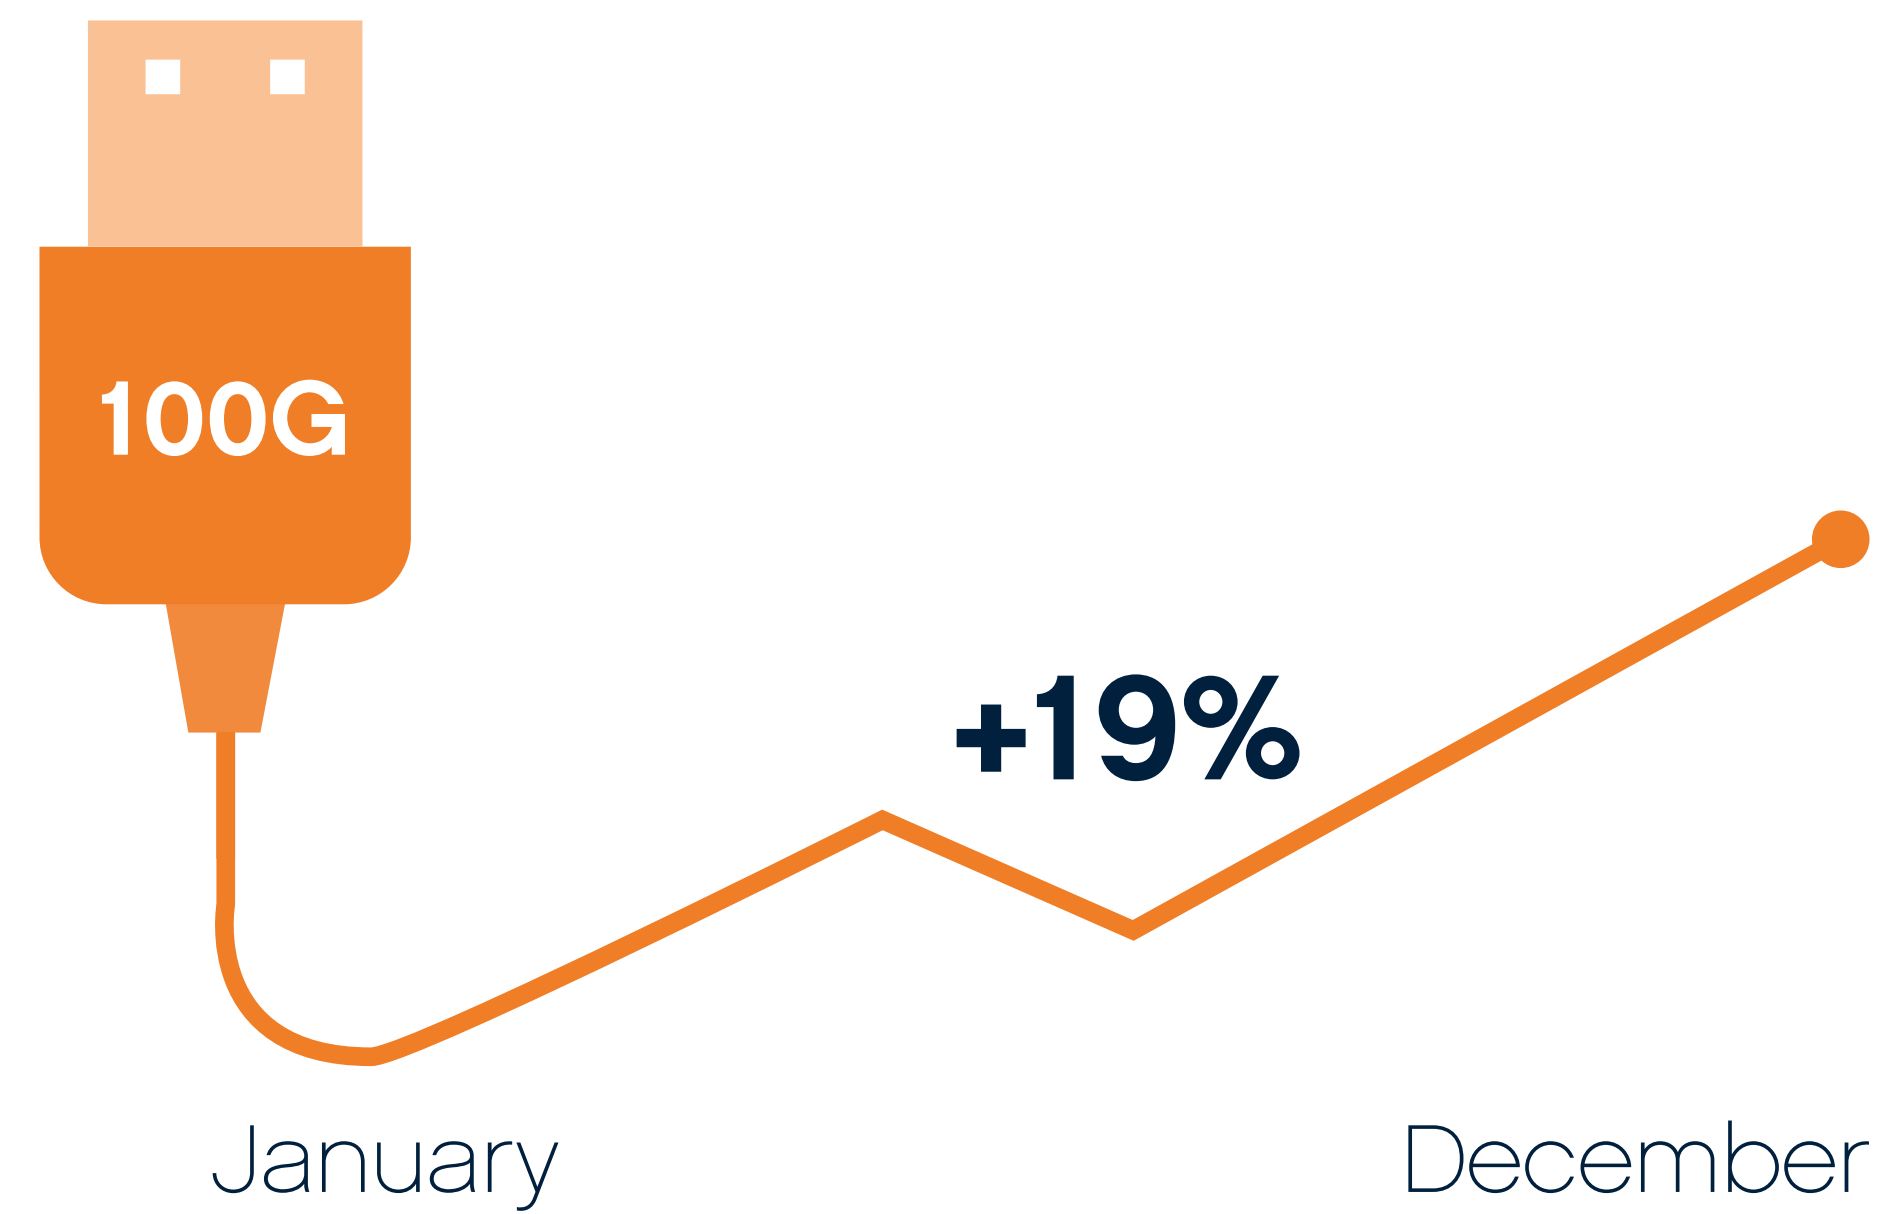

2019 Numbers

Amsterdam

Connected Network

Total port capacity

Peak traffic

Mobile traffic

(It corresponds to the simultaneous transmission of up to 280.000 videos in 4k HD quality)

Traffic volume

Active ports

Origin of new members

Connection method

POPs

United States Bay area

Connected Network

Peak traffic

POPs

United States Chicago

Connected Network

Peak traffic

POPs

Caribbean

Connected Network

Peak traffic

POPs