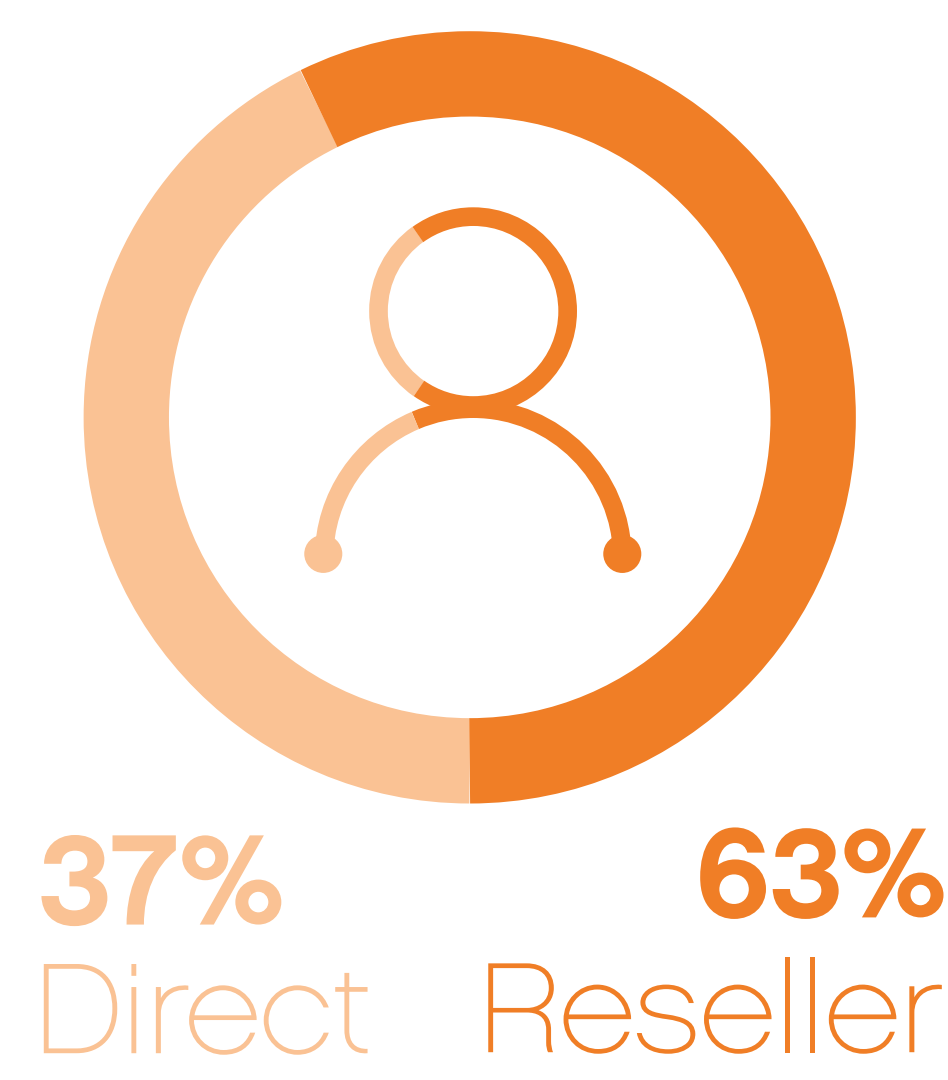

2019 Numbers

Amsterdam

Connected Network

Total port capacity

Peak traffic

Mobile traffic

(It corresponds to the simultaneous transmission of up to 280.000 videos in 4k HD quality)

Traffic volume

Active ports

Origin of new members

Connection method

POPs

United States Bay area

Connected Network

Peak traffic

POPs

United States Chicago

Connected Network

Peak traffic

POPs

Caribbean

Connected Network

Peak traffic

POPs