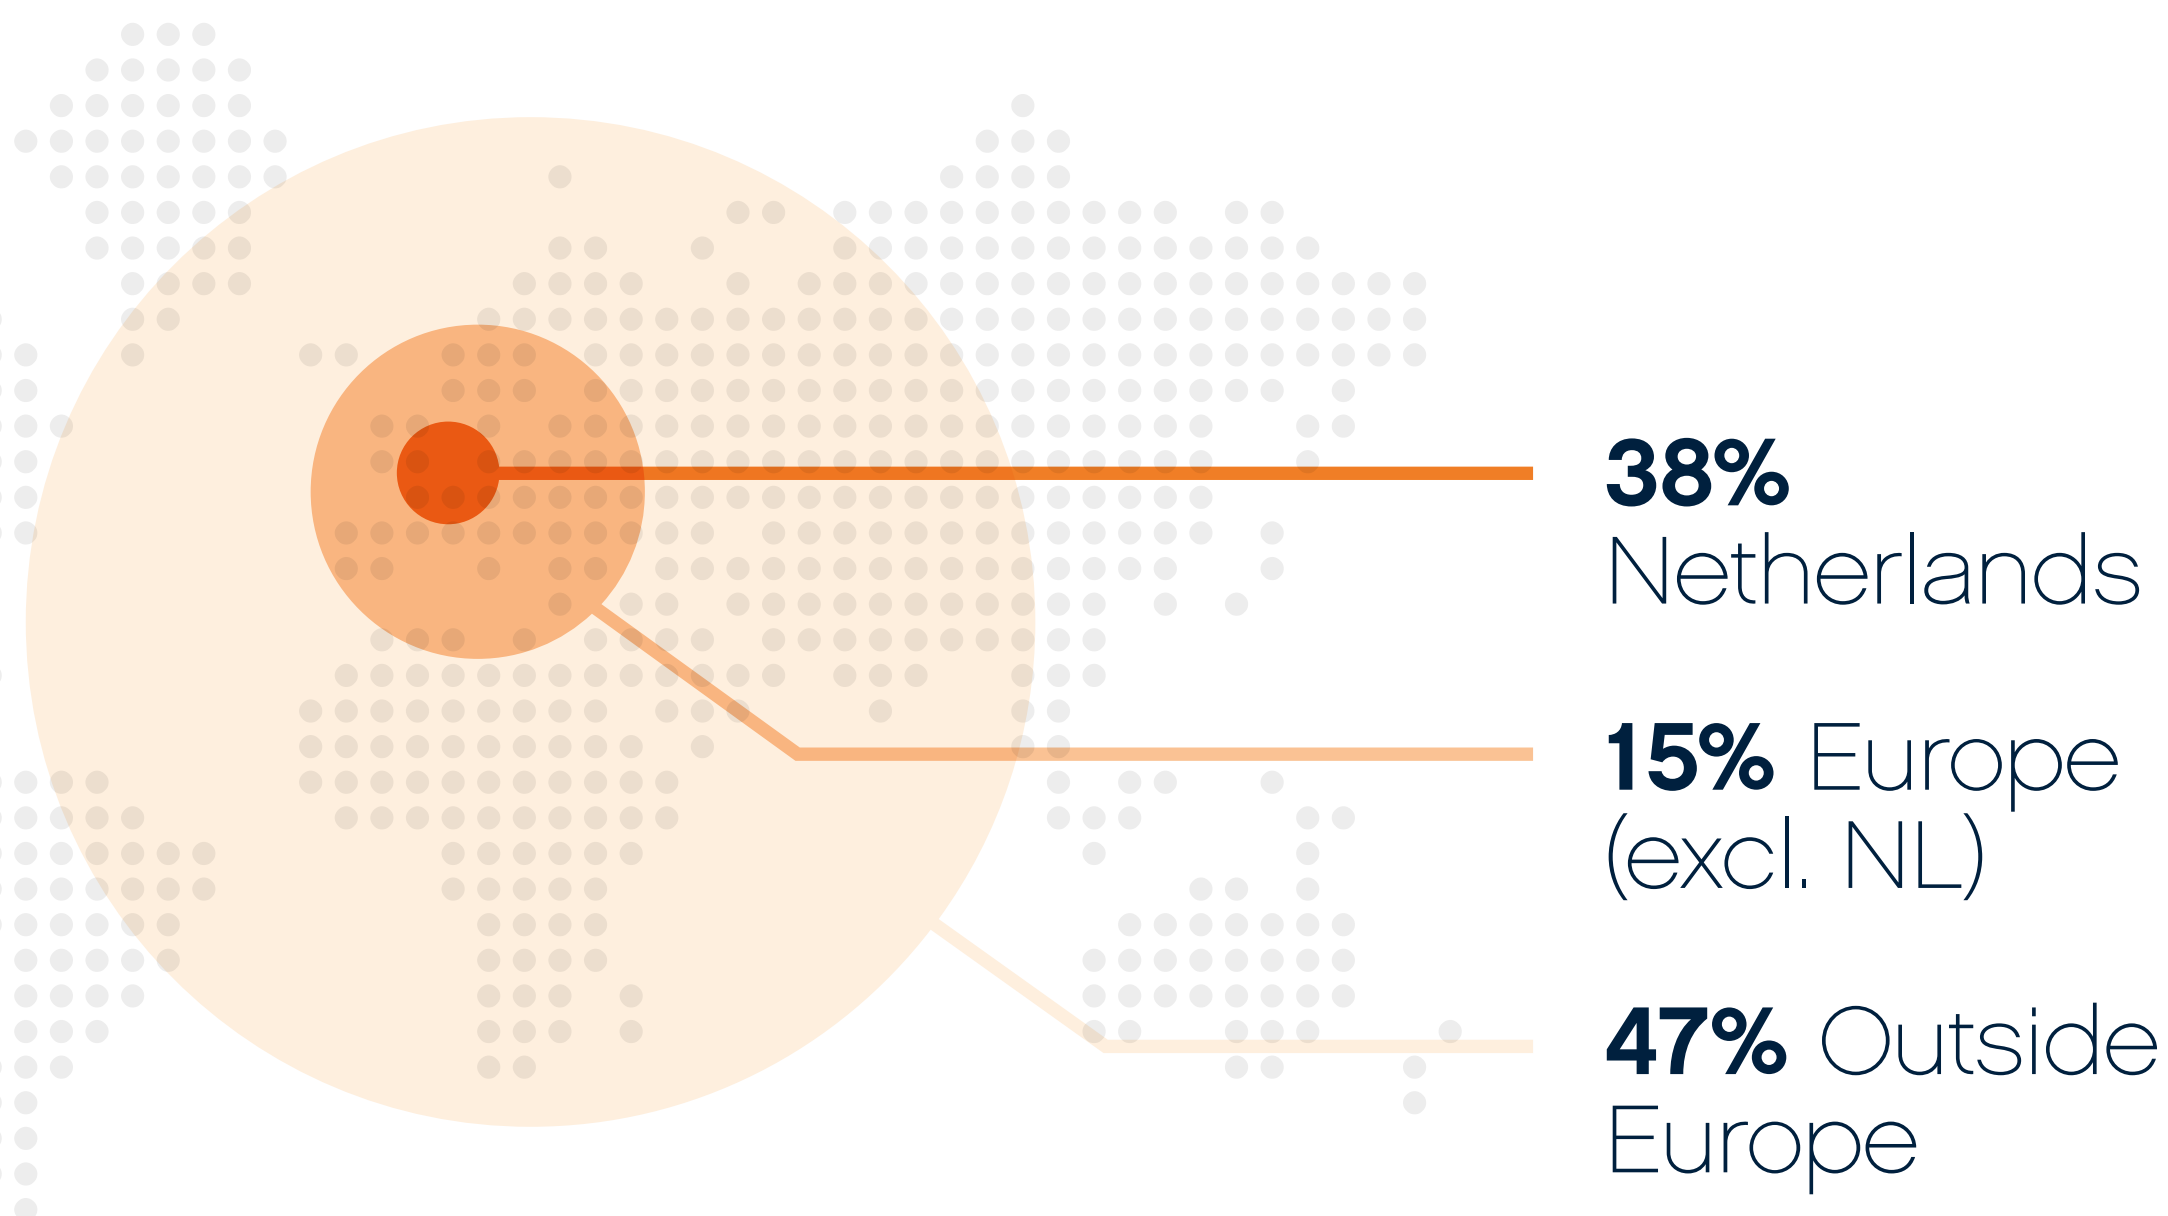

2019 Numbers

Amsterdam

Connected Network

Total port capacity

Peak traffic

Mobile traffic

(It corresponds to the simultaneous transmission of up to 280.000 videos in 4k HD quality)

Traffic volume

Active ports

Origin of new members

Connection method

POPs

United States Bay area

Connected Network

Peak traffic

POPs

United States Chicago

Connected Network

Peak traffic

POPs

Caribbean

Connected Network

Peak traffic

POPs

Hong Kong

Connected Network

Peak traffic

POPs

India

Connected Network

Peak traffic

POPs