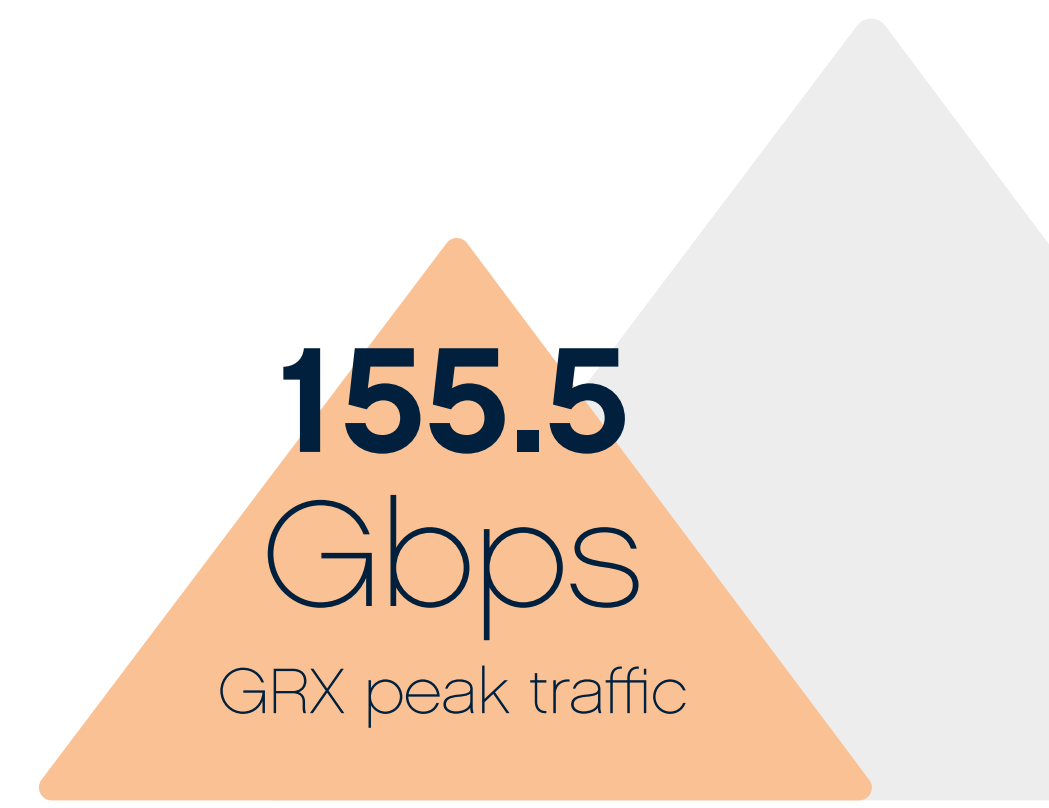

2019 Numbers

Amsterdam

Connected Network

Total port capacity

Peak traffic

Mobile traffic

(It corresponds to the simultaneous transmission of up to 280.000 videos in 4k HD quality)

Traffic volume

Active ports

Origin of new members

Connection method

POPs

United States Bay area

Connected Network

Peak traffic

POPs

United States Chicago

Connected Network

Peak traffic

POPs

Caribbean

Connected Network

Peak traffic

POPs