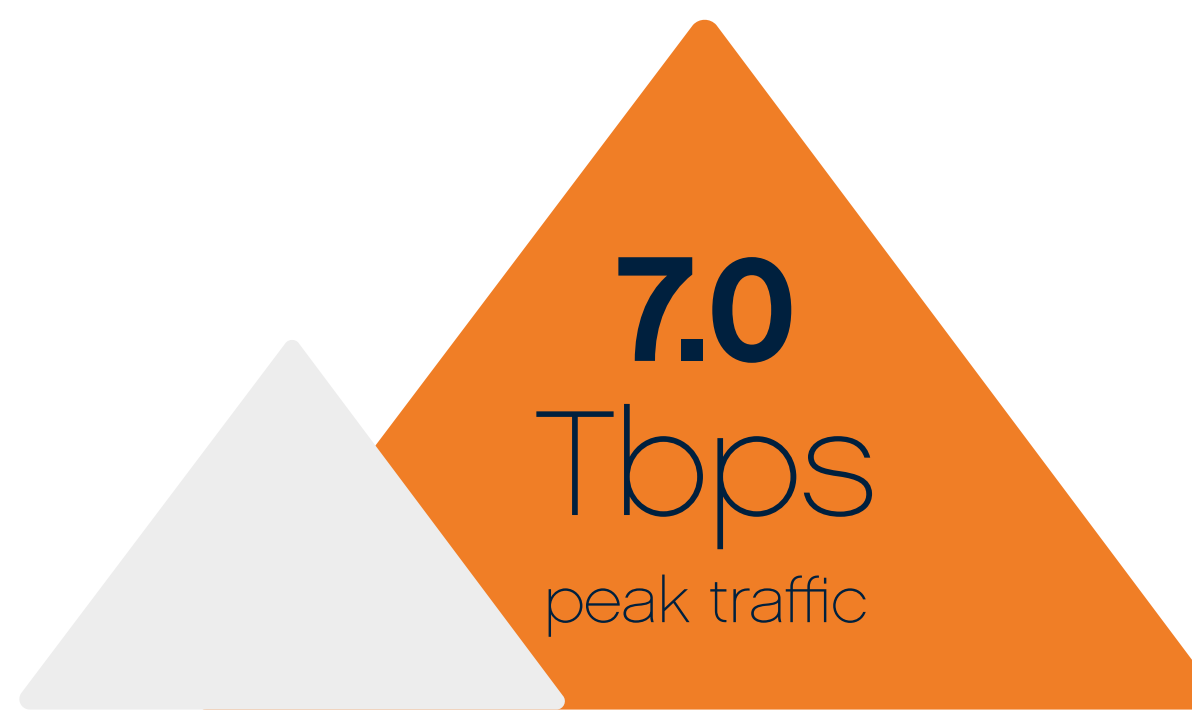

2019 Numbers

Amsterdam

Connected Network

Total port capacity

Peak traffic

Mobile traffic

(It corresponds to the simultaneous transmission of up to 280.000 videos in 4k HD quality)

Traffic volume

Active ports

Origin of new members

Connection method

POPs

United States Bay area

Connected Network

Peak traffic

POPs